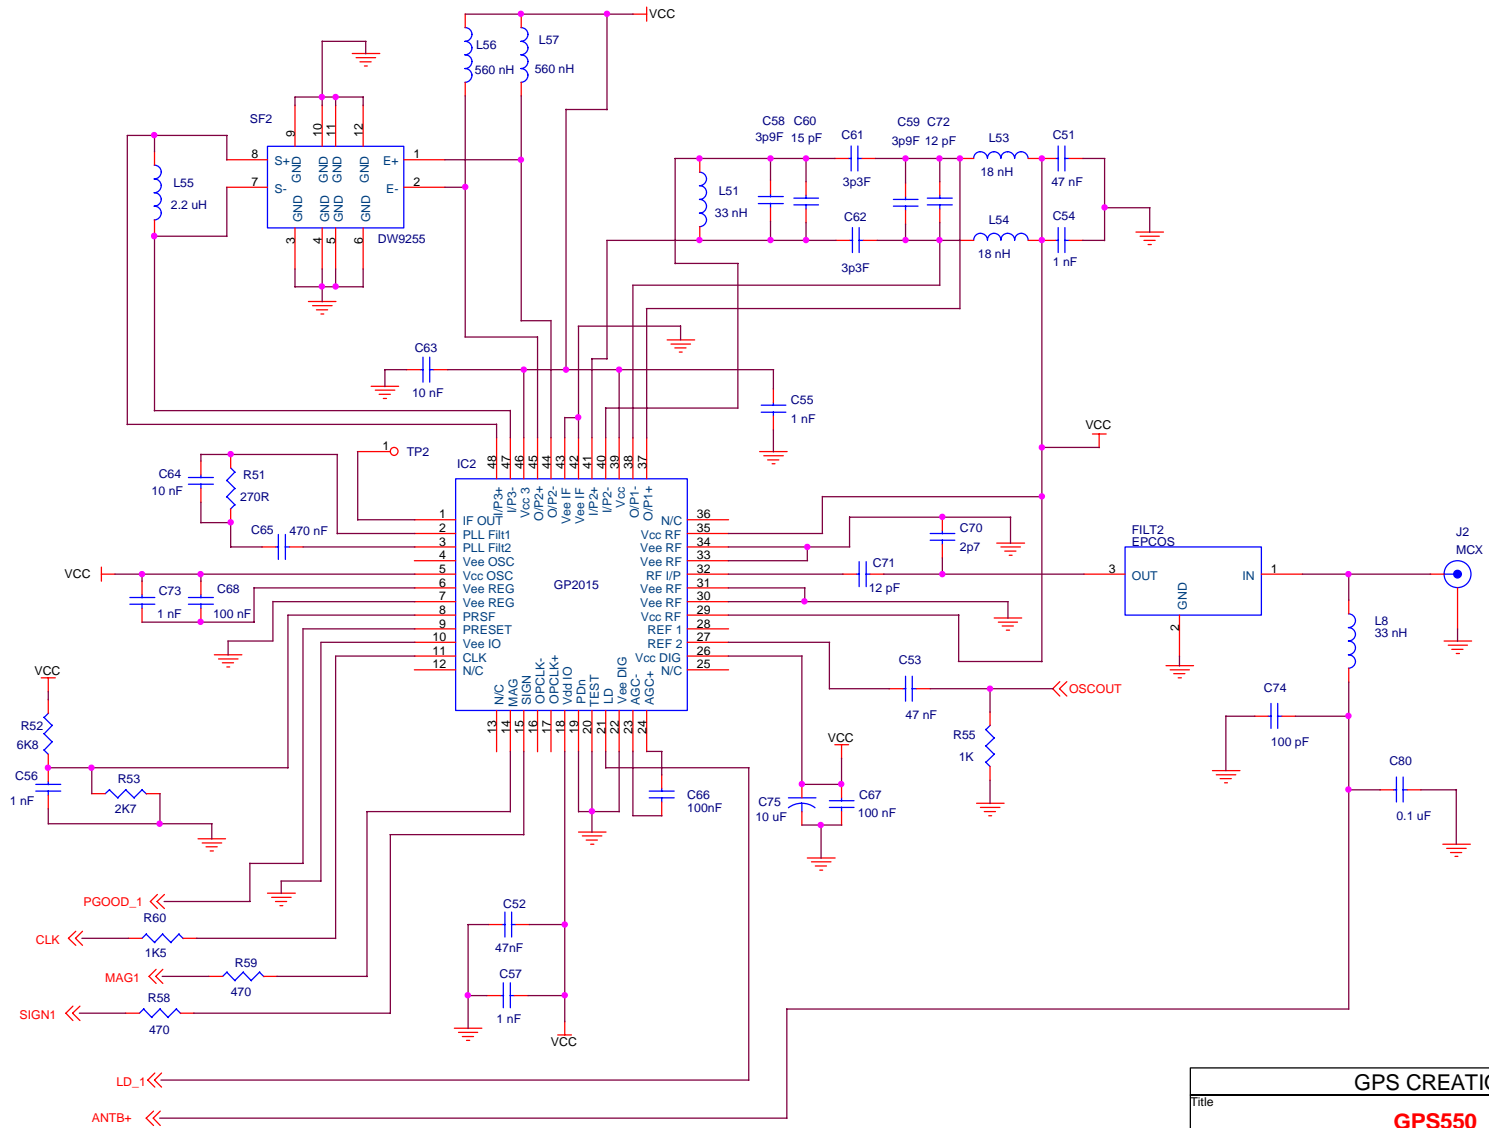

GPS CREATIONS		
Title		
GPS550		
Size	Document Number	Rev
A	10507-1	A
Date:	Wednesday, January 10, 2007	Sheet 1 of 3

PGOOD_1 <<
 CLK <<
 MAG1 <<
 SIGN1 <<
 LD_1 <<
 ANTB+ <<

GPS CREATIONS		
Title	GPS550	
Size B	Document Number	10507-1
Date:	Wednesday, January 10, 2007	Sheet 2 of 3
		Rev A

GPS CREATIONS		
Title	GPS550	
Size B	Document Number	Rev A
	10507-1	
Date:	Wednesday, January 10, 2007	Sheet 3 of 3