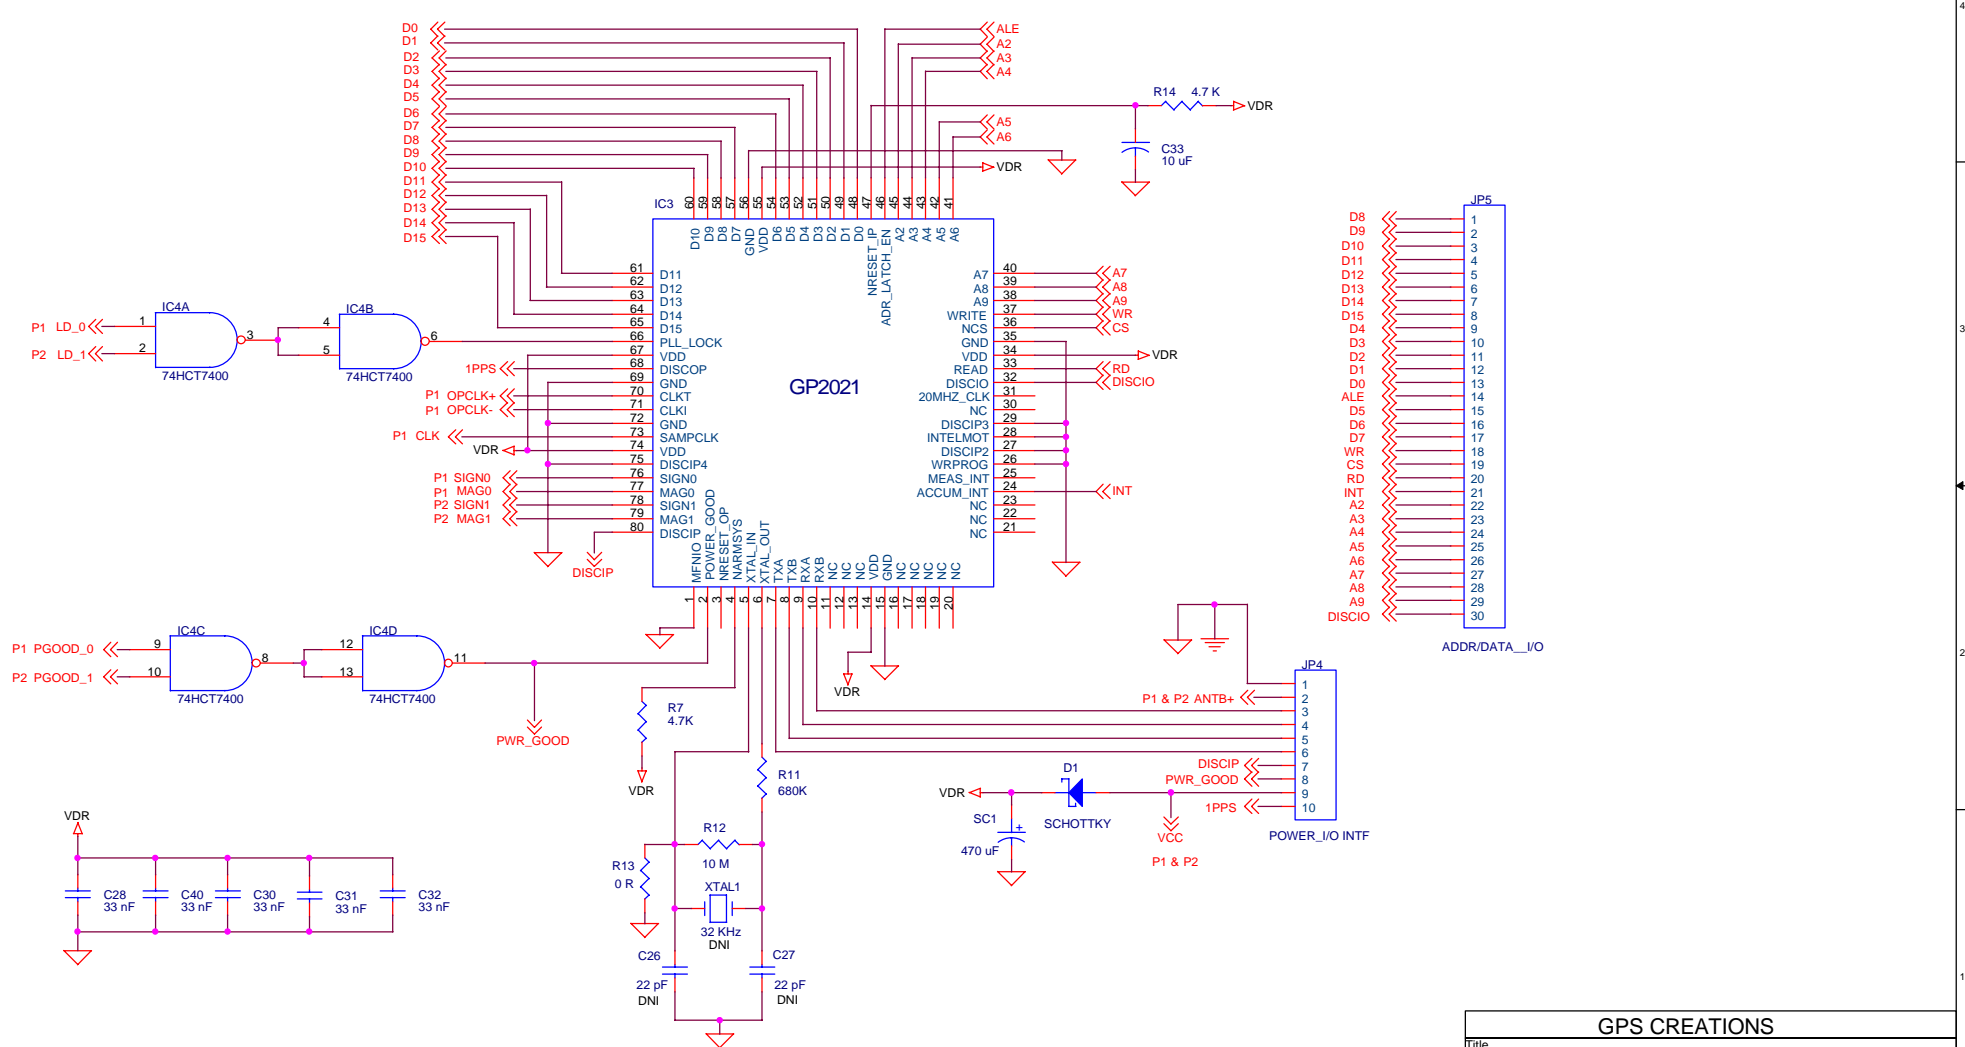

GPS CREATIONS		
Title		
GPS550		
Size	Document Number	Rev
A	10507-1	A
Date:	Wednesday, January 10, 2007	Sheet 1 of 3

PGOOD_1 <<
 CLK <<
 MAG1 <<
 SIGN1 <<
 LD_1 <<
 ANTB+ <<

GPS CREATIONS		
Title	GPS550	
Size B	Document Number	10507-1
Date:	Wednesday, January 10, 2007	Sheet 2 of 3
		Rev A

GPS CREATIONS		
Title	GPS550	
Size B	Document Number	Rev A
	10507-1	
Date:	Wednesday, January 10, 2007	Sheet 3 of 3